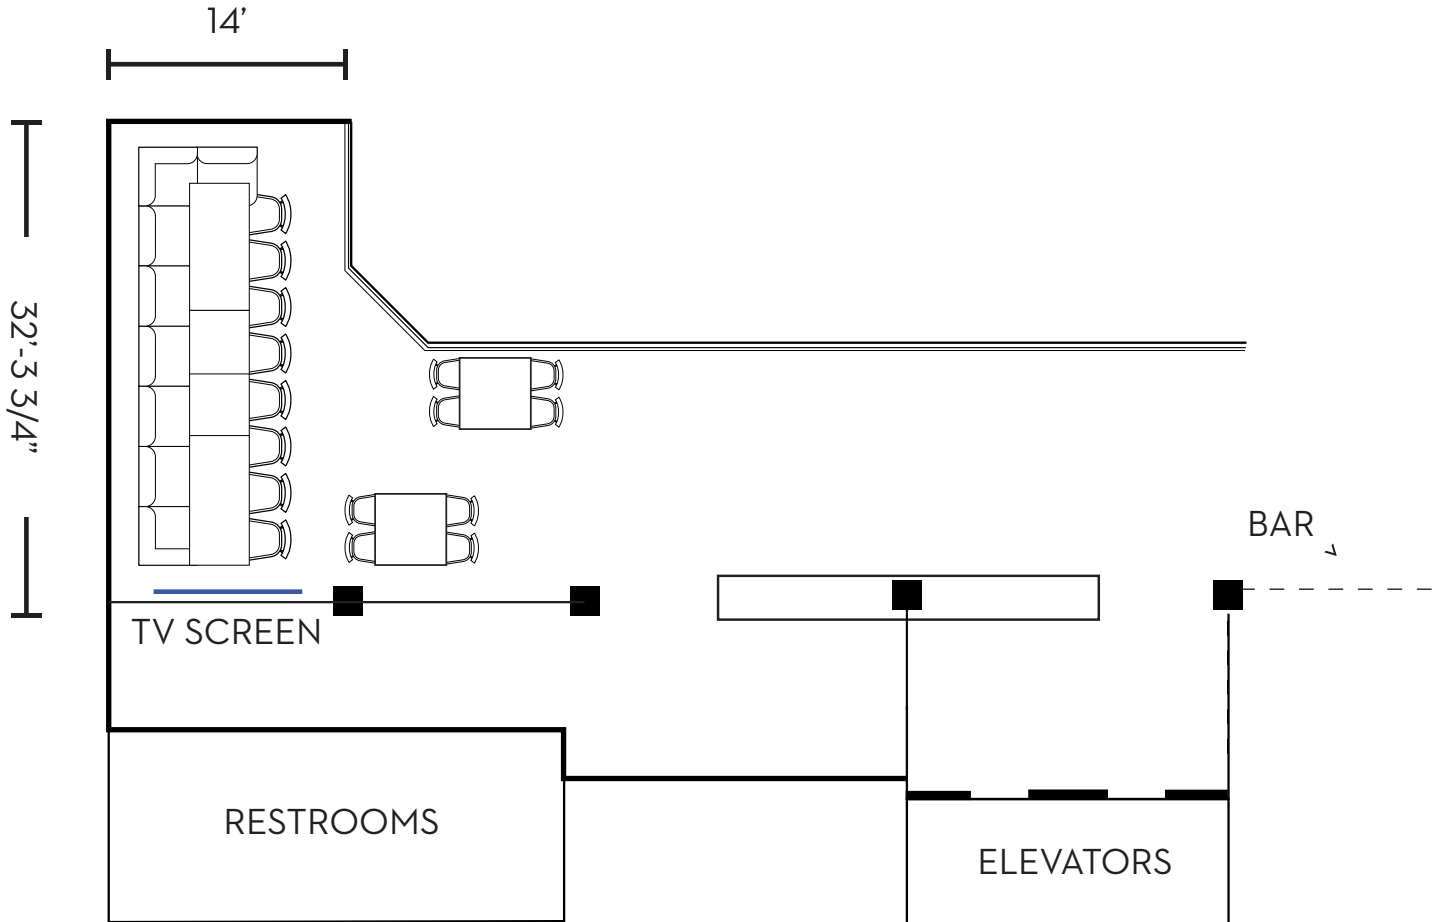

LILLY ROSE

STANDING RECEPTION
(MAX 90)

LILLY ROSE

STANDING RECEPTION WITH STAGE OR DANCE FLOOR
(MAX 80)

LILLY ROSE

SEATED DINNER
(MAX 50)

39'-4"

34'-3 3/4"

RESTROOMS >

LILLY ROSE

PRIVATE SCREENING
(MAX 50)

GASLIGHTER SOCIAL CLUB

STANDING RECEPTION
(MAX 75)

GASLIGHTER SOCIAL CLUB

SEATED DINNER
(MAX 36)

GASLIGHTER SOCIAL CLUB

BOARDROOM
(MAX 24)

THE ROOFTOP

STANDING RECEPTION
(MAX 175)

THE ROOFTOP

STANDING RECEPTION W/ DANCEFLOOR OR LIVE ENTERTAINMENT
(MAX 160)

THE ROOFTOP DUCKIE

SEATED DINNER
(MAX 20)

THE ROOFTOP GARDEN

SEATED DINNER
(MAX 28)

THE ROOFTOP GARDEN

BOARDROOM
(MAX 20)