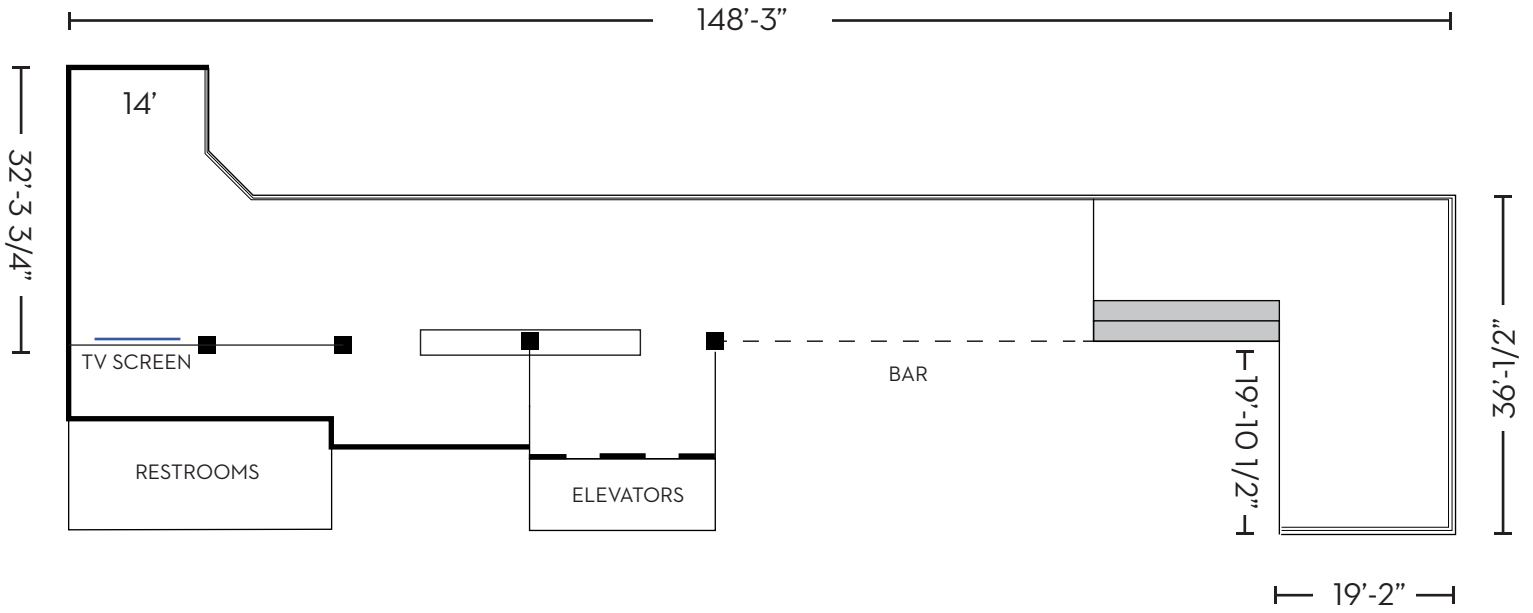

LILLY ROSE

STANDING RECEPTION
(MAX 90)

LILLY ROSE

STANDING RECEPTION WITH STAGE OR DANCE FLOOR
(MAX 80)

LILLY ROSE

SEATED DINNER
(MAX 50)

39'-4"

34'-3 3/4"

RESTROOMS >

LILLY ROSE

PRIVATE SCREENING
(MAX 50)

GASLIGHTER SOCIAL CLUB

STANDING RECEPTION
(MAX 75)

GASLIGHTER SOCIAL CLUB

SEATED DINNER
(MAX 36)

GASLIGHTER SOCIAL CLUB

BOARDROOM
(MAX 24)

THE ROOFTOP

STANDING RECEPTION
(MAX 175)

THE ROOFTOP

STANDING RECEPTION W/ DANCEFLOOR OR LIVE ENTERTAINMENT
(MAX 160)

THE ROOFTOP DUCKIE

SEATED DINNER
(MAX 20)

THE ROOFTOP GARDEN

SEATED DINNER
(MAX 28)

THE ROOFTOP GARDEN

BOARDROOM
(MAX 20)