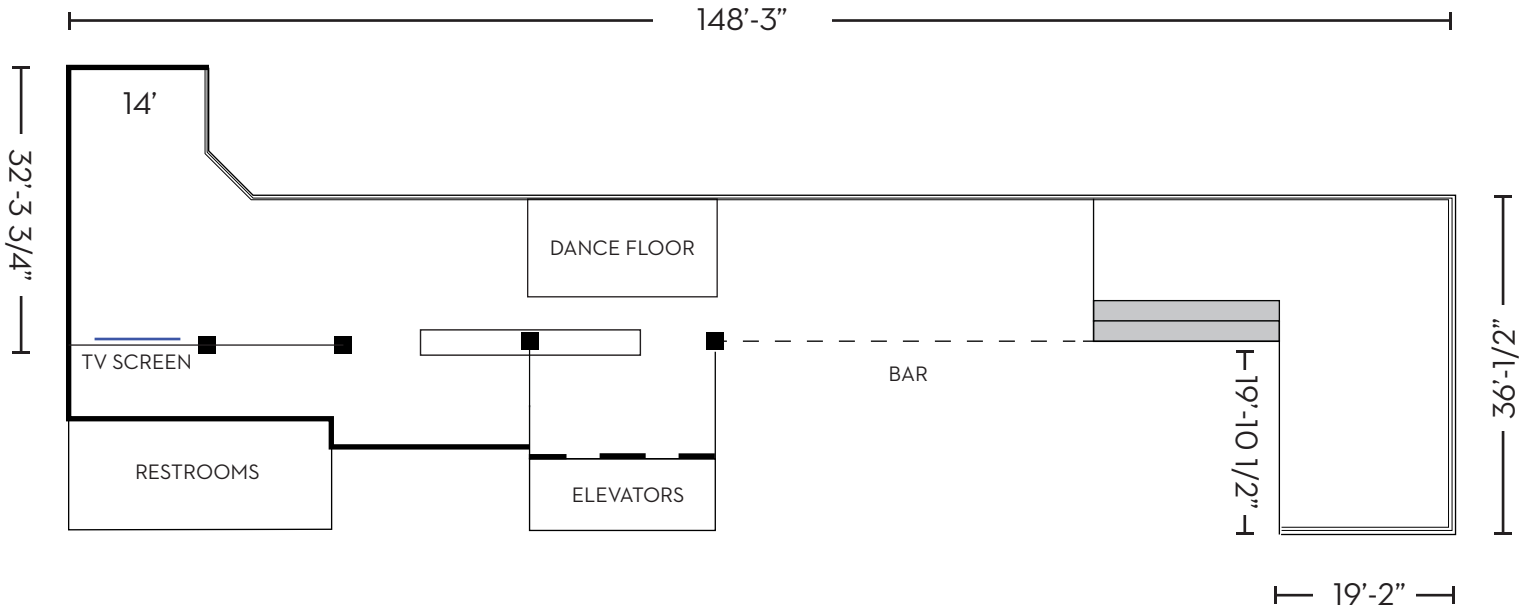

LILLY ROSE

STANDING RECEPTION
(MAX 90)

LILLY ROSE

STANDING RECEPTION WITH STAGE OR DANCE FLOOR
(MAX 80)

LILLY ROSE

SEATED DINNER
(MAX 50)

39'-4"

34'-3 3/4"

BOARDROOM
(MAX 24)

THE ROOFTOP

STANDING RECEPTION
(MAX 175)

THE ROOFTOP

STANDING RECEPTION W/ DANCEFLOOR OR LIVE ENTERTAINMENT
(MAX 160)

THE ROOFTOP DUCKIE

SEATED DINNER
(MAX 20)

THE ROOFTOP GARDEN

SEATED DINNER
(MAX 28)

THE ROOFTOP GARDEN

BOARDROOM
(MAX 20)