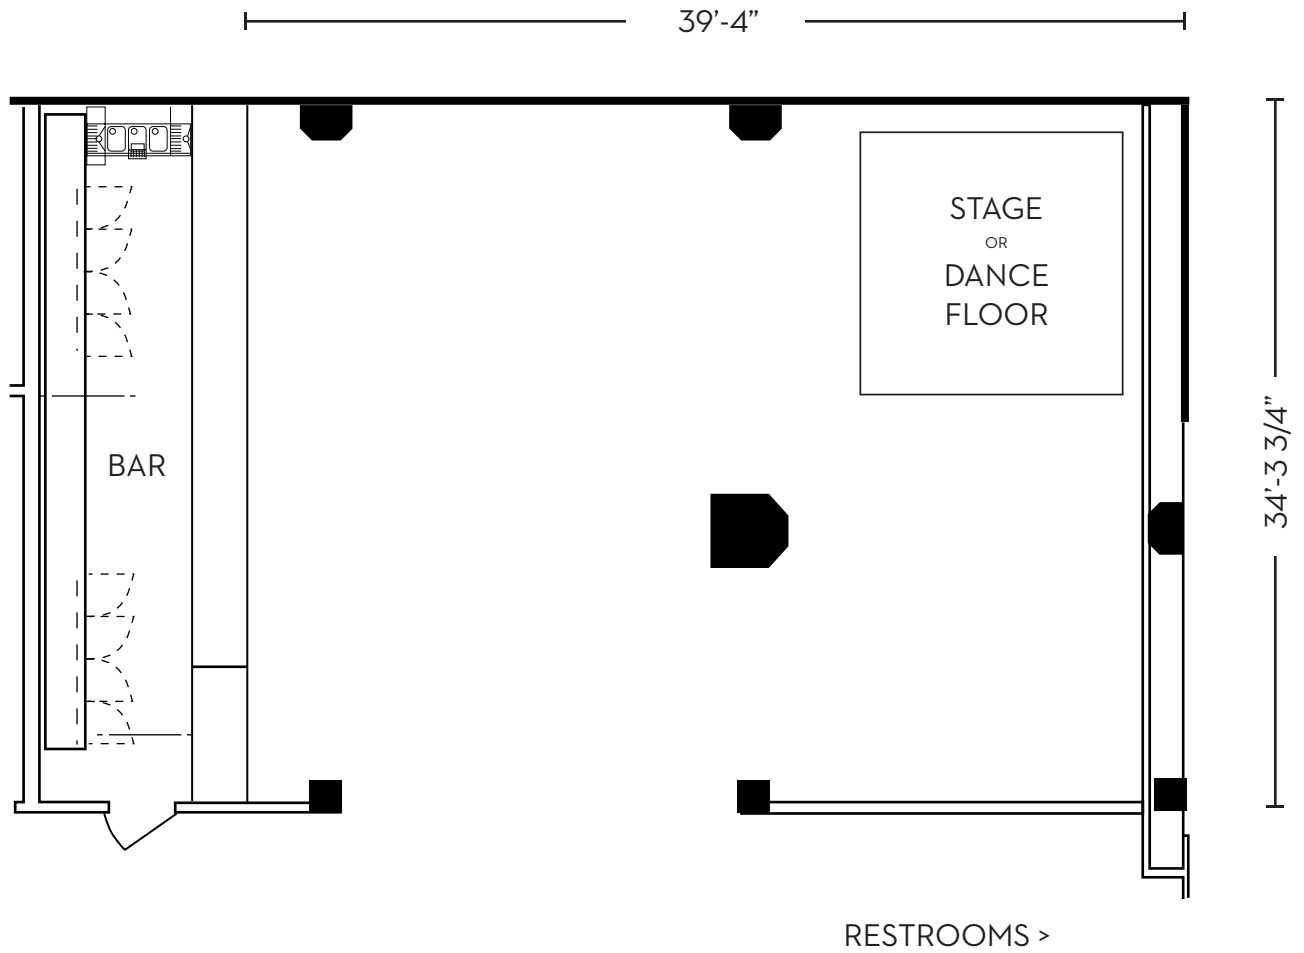

LILLY ROSE

STANDING RECEPTION
(MAX 90)

LILLY ROSE

STANDING RECEPTION WITH STAGE OR DANCE FLOOR
(MAX 80)

LILLY ROSE

SEATED DINNER
(MAX 50)

39'-4"

34'-3 3/4"

RESTROOMS >

LILLY ROSE

PRIVATE SCREENING
(MAX 50)

GASLIGHTER SOCIAL CLUB

STANDING RECEPTION
(MAX 75)

GASLIGHTER SOCIAL CLUB

SEATED DINNER
(MAX 36)

GASLIGHTER SOCIAL CLUB

BOARDROOM
(MAX 24)

THE ROOFTOP

STANDING RECEPTION
(MAX 175)

THE ROOFTOP

STANDING RECEPTION W/ DANCEFLOOR OR LIVE ENTERTAINMENT
(MAX 160)

THE ROOFTOP DUCKIE

SEATED DINNER
(MAX 20)

THE ROOFTOP GARDEN

SEATED DINNER
(MAX 28)

THE ROOFTOP GARDEN

BOARDROOM
(MAX 20)