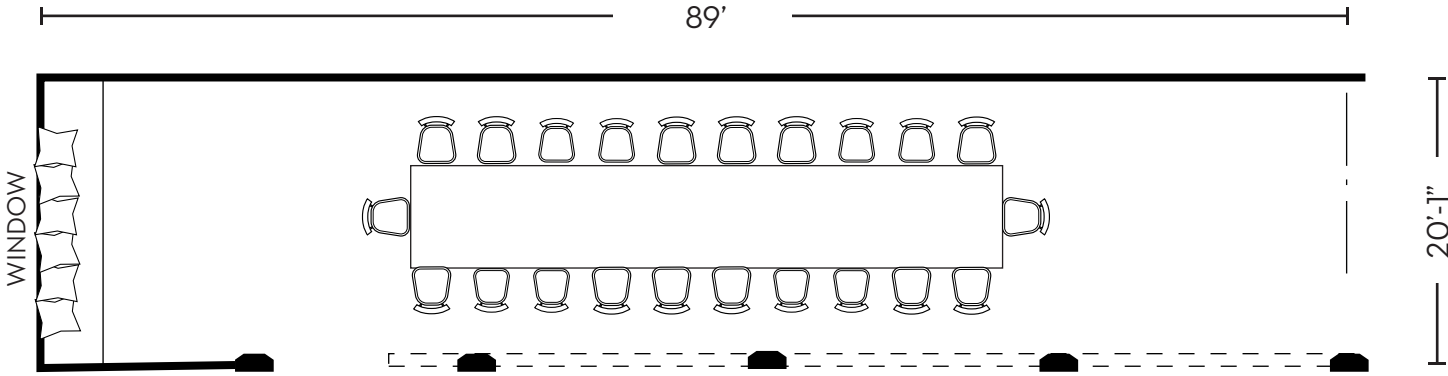

LILLY ROSE

STANDING RECEPTION
(MAX 90)

LILLY ROSE

STANDING RECEPTION WITH STAGE OR DANCE FLOOR
(MAX 80)

LILLY ROSE

SEATED DINNER
(MAX 50)

39'-4"

34'-3 3/4"

RESTROOMS >

LILLY ROSE

PRIVATE SCREENING
(MAX 50)

GASLIGHTER SOCIAL CLUB

STANDING RECEPTION
(MAX 75)

GASLIGHTER SOCIAL CLUB

SEATED DINNER
(MAX 36)

GASLIGHTER SOCIAL CLUB

BOARDROOM
(MAX 24)

THE ROOFTOP

STANDING RECEPTION
(MAX 175)

THE ROOFTOP

STANDING RECEPTION W/ DANCEFLOOR OR LIVE ENTERTAINMENT
(MAX 160)

THE ROOFTOP DUCKIE

SEATED DINNER
(MAX 20)

THE ROOFTOP GARDEN

SEATED DINNER
(MAX 28)

THE ROOFTOP GARDEN

BOARDROOM
(MAX 20)