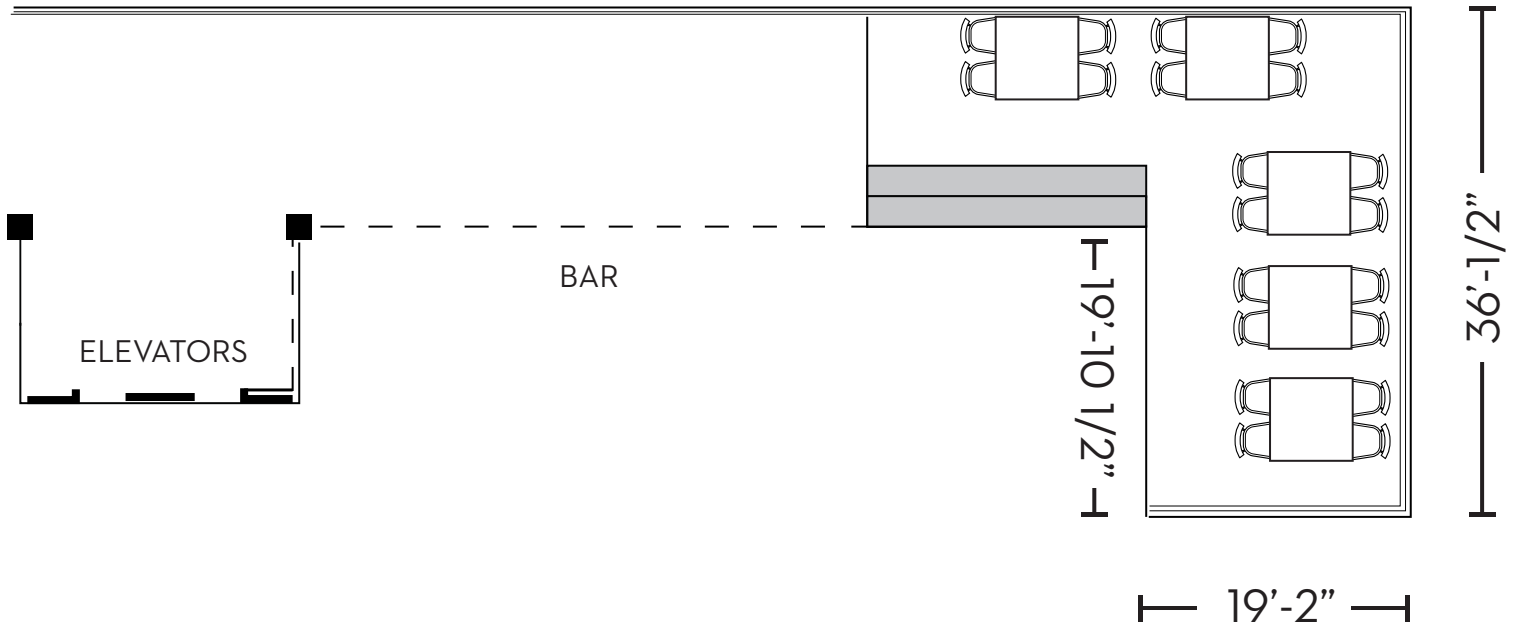

LILLY ROSE

STANDING RECEPTION
(MAX 90)

LILLY ROSE

STANDING RECEPTION WITH STAGE OR DANCE FLOOR
(MAX 80)

LILLY ROSE

SEATED DINNER
(MAX 50)

39'-4"

34'-3 3/4"

BOARDROOM
(MAX 24)

THE ROOFTOP

STANDING RECEPTION
(MAX 175)

THE ROOFTOP

STANDING RECEPTION W/ DANCEFLOOR OR LIVE ENTERTAINMENT
(MAX 160)

THE ROOFTOP DUCKIE

SEATED DINNER
(MAX 20)

THE ROOFTOP GARDEN

SEATED DINNER
(MAX 28)

THE ROOFTOP GARDEN

BOARDROOM
(MAX 20)