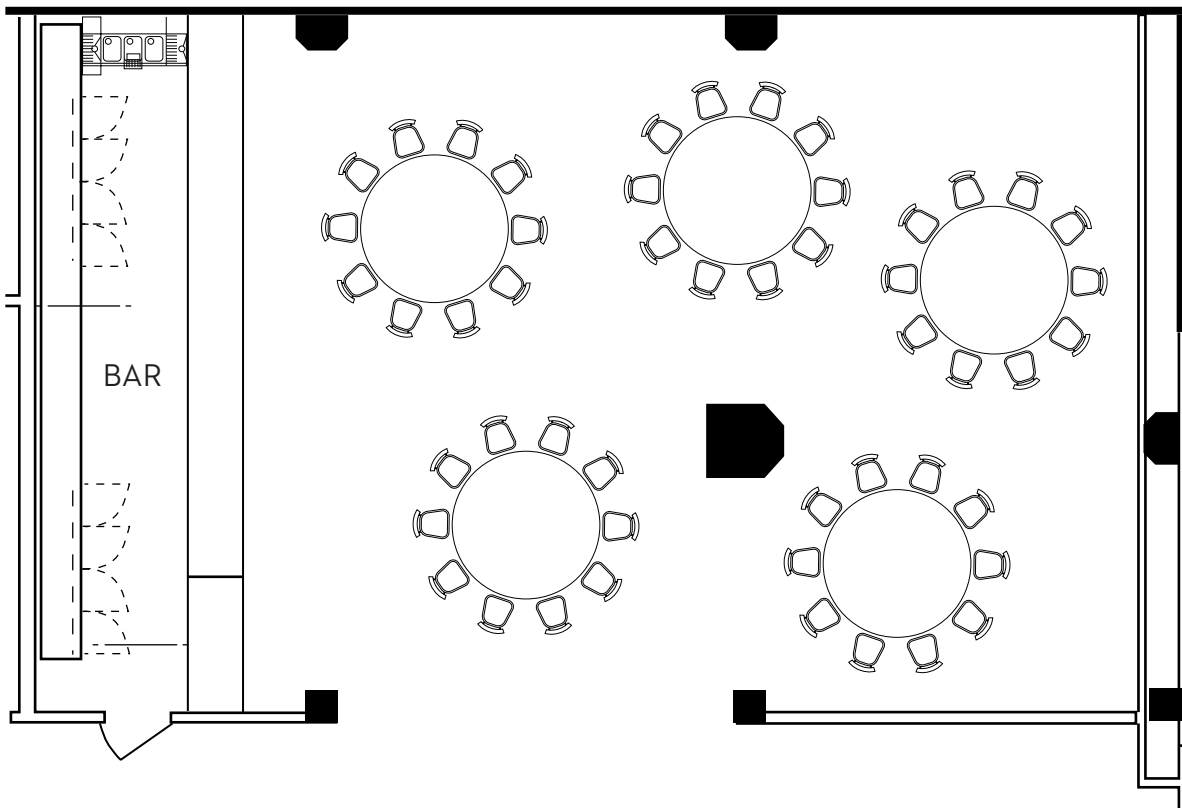

LILLY ROSE

STANDING RECEPTION
(MAX 90)

LILLY ROSE

STANDING RECEPTION WITH STAGE OR DANCE FLOOR
(MAX 80)

LILLY ROSE

SEATED DINNER
(MAX 50)

39'-4"

34'-3 3/4"

RESTROOMS >

LILLY ROSE

PRIVATE SCREENING
(MAX 50)

GASLIGHTER SOCIAL CLUB

STANDING RECEPTION
(MAX 75)

GASLIGHTER SOCIAL CLUB

SEATED DINNER
(MAX 36)

GASLIGHTER SOCIAL CLUB

BOARDROOM
(MAX 24)

THE ROOFTOP

STANDING RECEPTION
(MAX 175)

THE ROOFTOP

STANDING RECEPTION W/ DANCEFLOOR OR LIVE ENTERTAINMENT
(MAX 160)

THE ROOFTOP DUCKIE

SEATED DINNER
(MAX 20)

THE ROOFTOP GARDEN

SEATED DINNER
(MAX 28)

THE ROOFTOP GARDEN

BOARDROOM
(MAX 20)