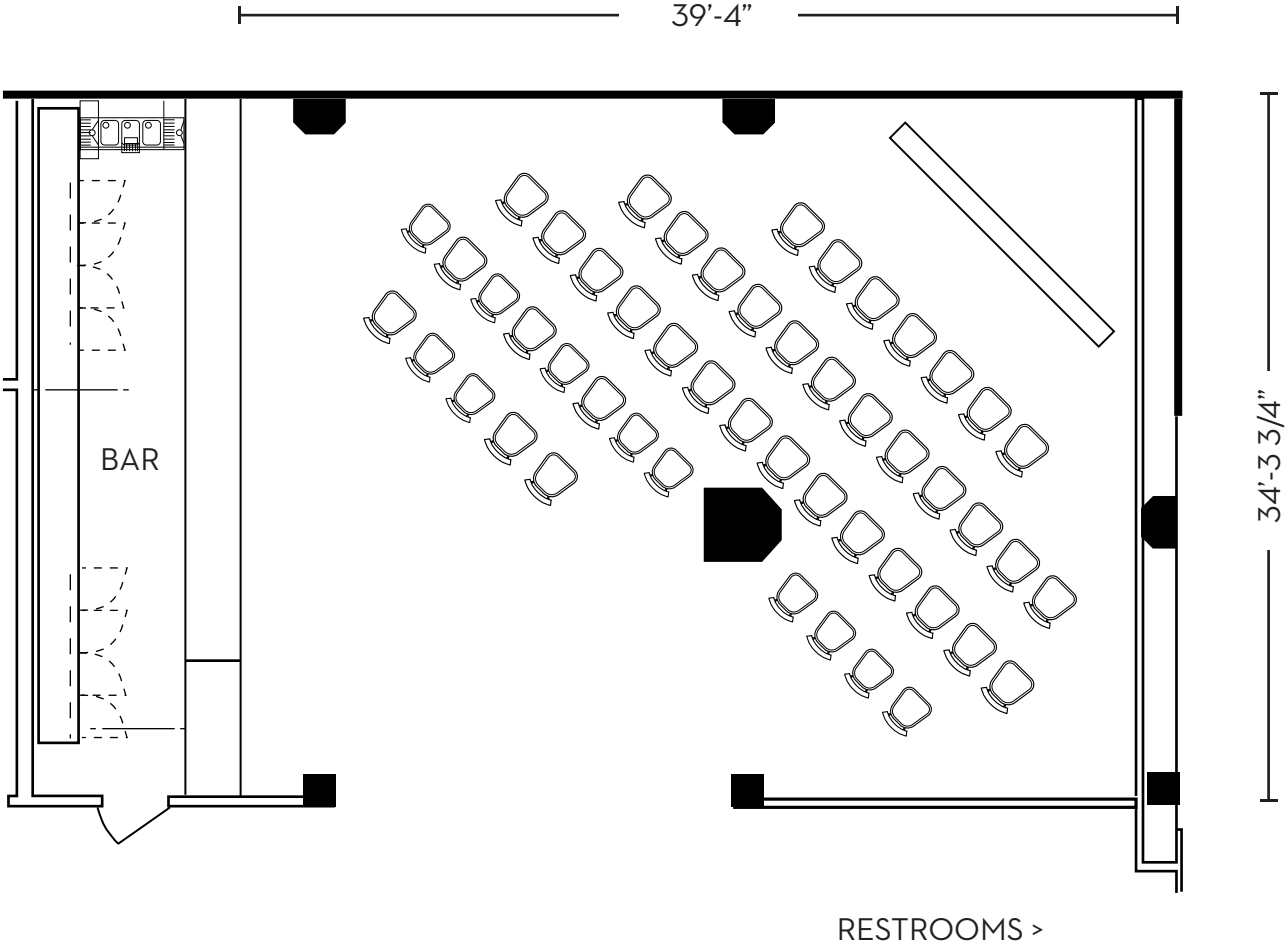

LILLY ROSE

STANDING RECEPTION
(MAX 90)

LILLY ROSE

STANDING RECEPTION WITH STAGE OR DANCE FLOOR
(MAX 80)

LILLY ROSE

SEATED DINNER
(MAX 50)

39'-4"

34'-3 3/4"

RESTROOMS >

LILLY ROSE

PRIVATE SCREENING
(MAX 50)

GASLIGHTER SOCIAL CLUB

STANDING RECEPTION
(MAX 75)

GASLIGHTER SOCIAL CLUB

SEATED DINNER
(MAX 36)

GASLIGHTER SOCIAL CLUB

BOARDROOM
(MAX 24)

THE ROOFTOP

STANDING RECEPTION
(MAX 175)

THE ROOFTOP

STANDING RECEPTION W/ DANCEFLOOR OR LIVE ENTERTAINMENT
(MAX 160)

THE ROOFTOP DUCKIE

SEATED DINNER
(MAX 20)

THE ROOFTOP GARDEN

SEATED DINNER
(MAX 28)

THE ROOFTOP GARDEN

BOARDROOM
(MAX 20)