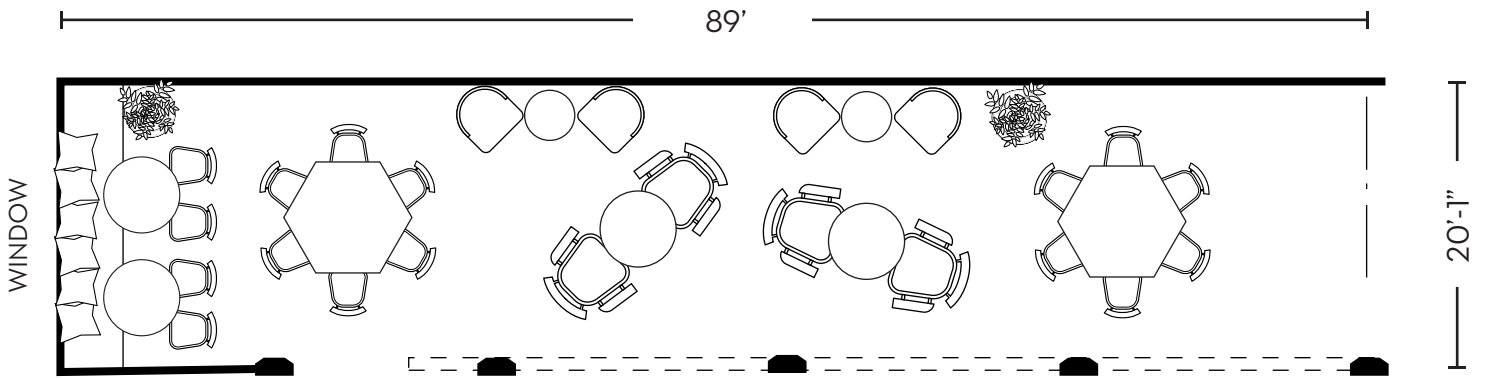

LILLY ROSE

STANDING RECEPTION
(MAX 90)

LILLY ROSE

STANDING RECEPTION WITH STAGE OR DANCE FLOOR
(MAX 80)

LILLY ROSE

SEATED DINNER
(MAX 50)

39'-4"

34'-3 3/4"

RESTROOMS >

LILLY ROSE

PRIVATE SCREENING
(MAX 50)

GASLIGHTER SOCIAL CLUB

STANDING RECEPTION
(MAX 75)

GASLIGHTER SOCIAL CLUB

SEATED DINNER
(MAX 36)

GASLIGHTER SOCIAL CLUB

BOARDROOM
(MAX 24)

THE ROOFTOP

STANDING RECEPTION
(MAX 175)

THE ROOFTOP

STANDING RECEPTION W/ DANCEFLOOR OR LIVE ENTERTAINMENT
(MAX 160)

THE ROOFTOP DUCKIE

SEATED DINNER
(MAX 20)

THE ROOFTOP GARDEN

SEATED DINNER
(MAX 28)

THE ROOFTOP GARDEN

BOARDROOM
(MAX 20)