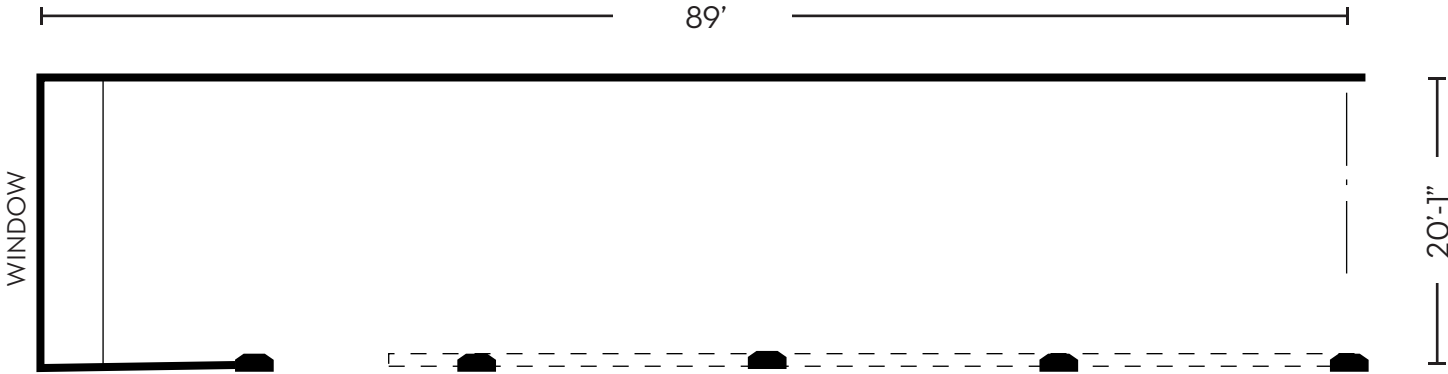

LILLY ROSE

STANDING RECEPTION
(MAX 90)

LILLY ROSE

STANDING RECEPTION WITH STAGE OR DANCE FLOOR
(MAX 80)

LILLY ROSE

SEATED DINNER
(MAX 50)

39'-4"

34'-3 3/4"

RESTROOMS >

LILLY ROSE

PRIVATE SCREENING
(MAX 50)

GASLIGHTER SOCIAL CLUB

STANDING RECEPTION
(MAX 75)

GASLIGHTER SOCIAL CLUB

SEATED DINNER
(MAX 36)

GASLIGHTER SOCIAL CLUB

BOARDROOM
(MAX 24)

THE ROOFTOP

STANDING RECEPTION
(MAX 175)

THE ROOFTOP

STANDING RECEPTION W/ DANCEFLOOR OR LIVE ENTERTAINMENT
(MAX 160)

THE ROOFTOP DUCKIE

SEATED DINNER
(MAX 20)

THE ROOFTOP GARDEN

SEATED DINNER
(MAX 28)

THE ROOFTOP GARDEN

BOARDROOM
(MAX 20)