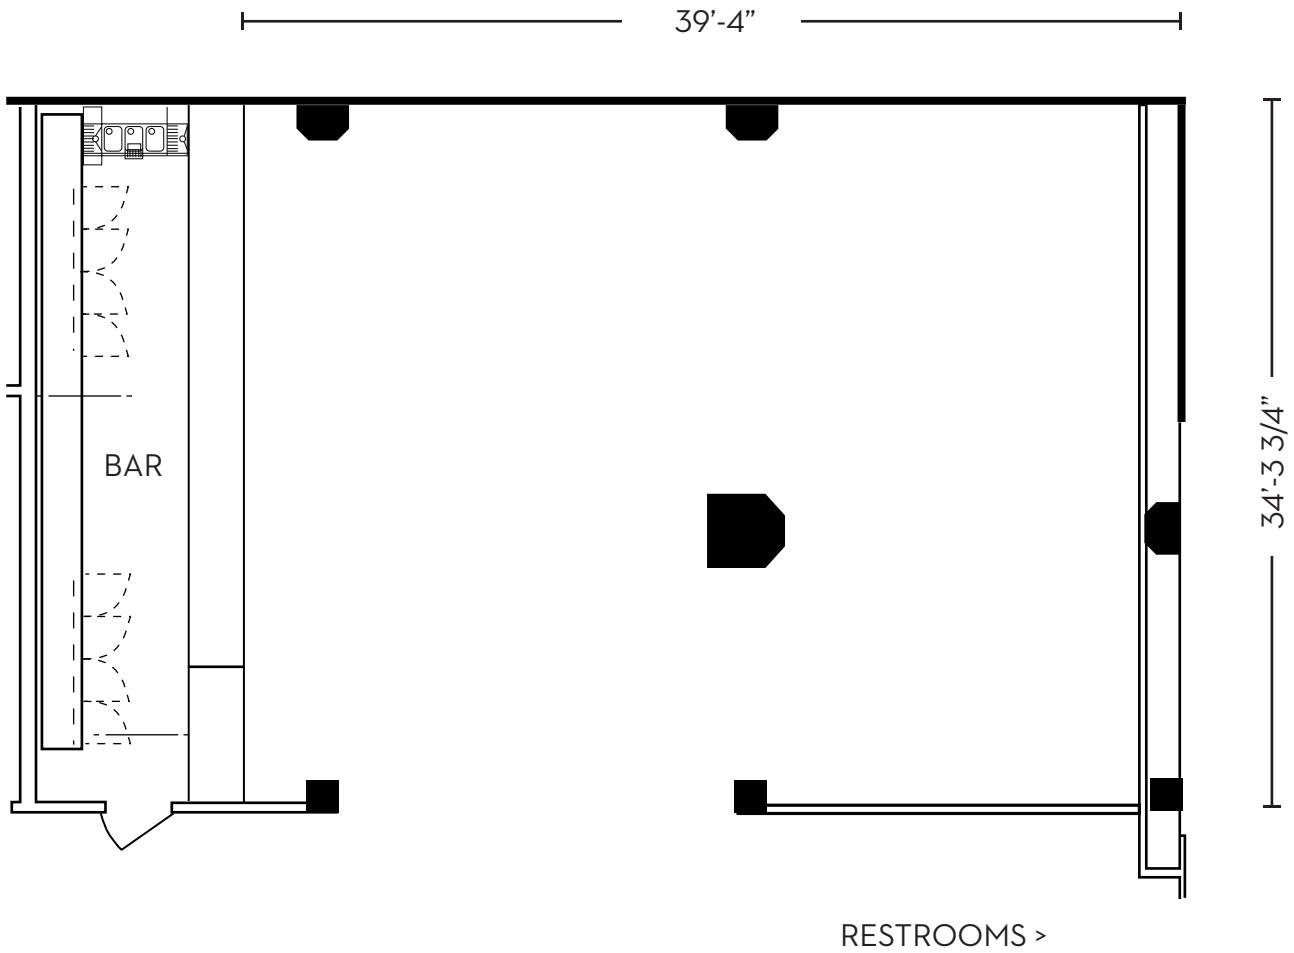

LILLY ROSE

STANDING RECEPTION
(MAX 90)

LILLY ROSE

STANDING RECEPTION WITH STAGE OR DANCE FLOOR
(MAX 80)

LILLY ROSE

SEATED DINNER
(MAX 50)

39'-4"

34'-3 3/4"

RESTROOMS >

LILLY ROSE

PRIVATE SCREENING
(MAX 50)

GASLIGHTER SOCIAL CLUB

STANDING RECEPTION
(MAX 75)

GASLIGHTER SOCIAL CLUB

SEATED DINNER
(MAX 36)

GASLIGHTER SOCIAL CLUB

BOARDROOM
(MAX 24)

THE ROOFTOP

STANDING RECEPTION
(MAX 175)

THE ROOFTOP

STANDING RECEPTION W/ DANCEFLOOR OR LIVE ENTERTAINMENT
(MAX 160)

THE ROOFTOP DUCKIE

SEATED DINNER
(MAX 20)

THE ROOFTOP GARDEN

SEATED DINNER
(MAX 28)

THE ROOFTOP GARDEN

BOARDROOM
(MAX 20)