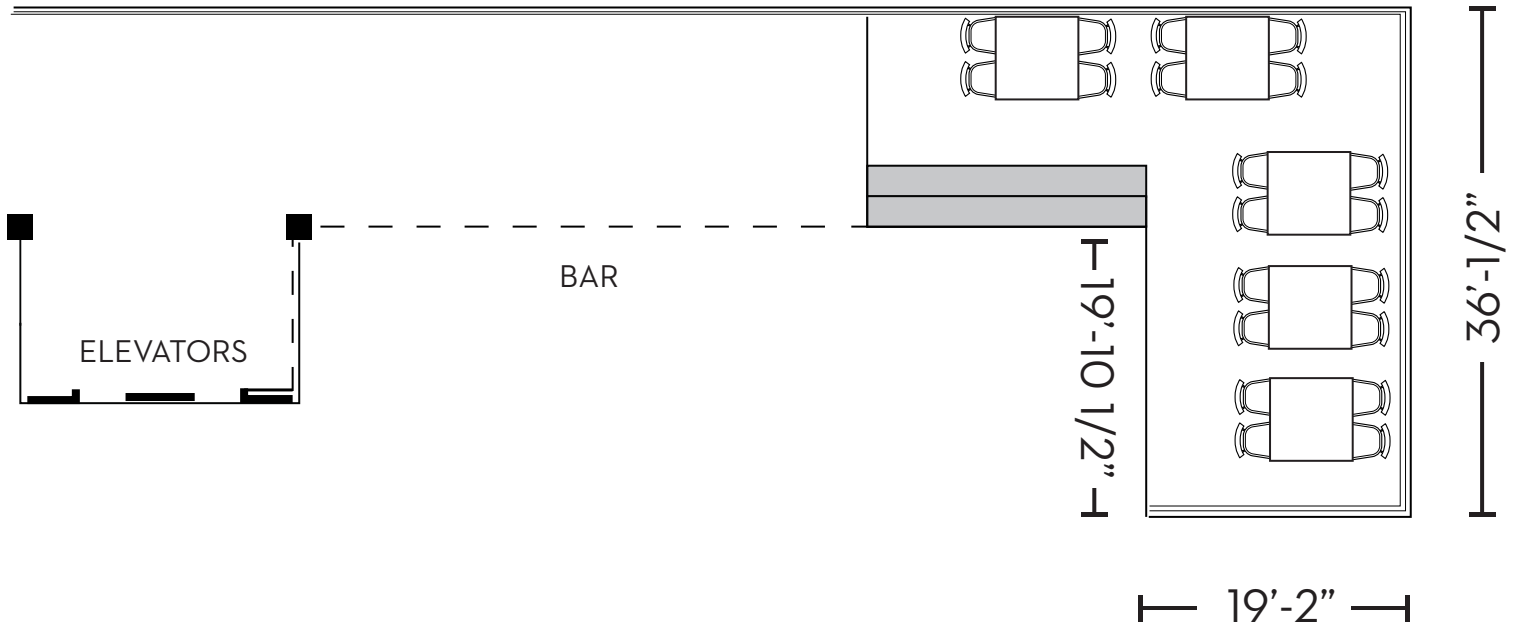

THE ROOFTOP

STANDING RECEPTION
(MAX 175)

THE ROOFTOP

STANDING RECEPTION W/ DANCEFLOOR OR LIVE ENTERTAINMENT
(MAX 160)

THE ROOFTOP DUCKIE

SEATED DINNER
(MAX 20)

THE ROOFTOP GARDEN

SEATED DINNER
(MAX 28)

THE ROOFTOP GARDEN

BOARDROOM
(MAX 20)