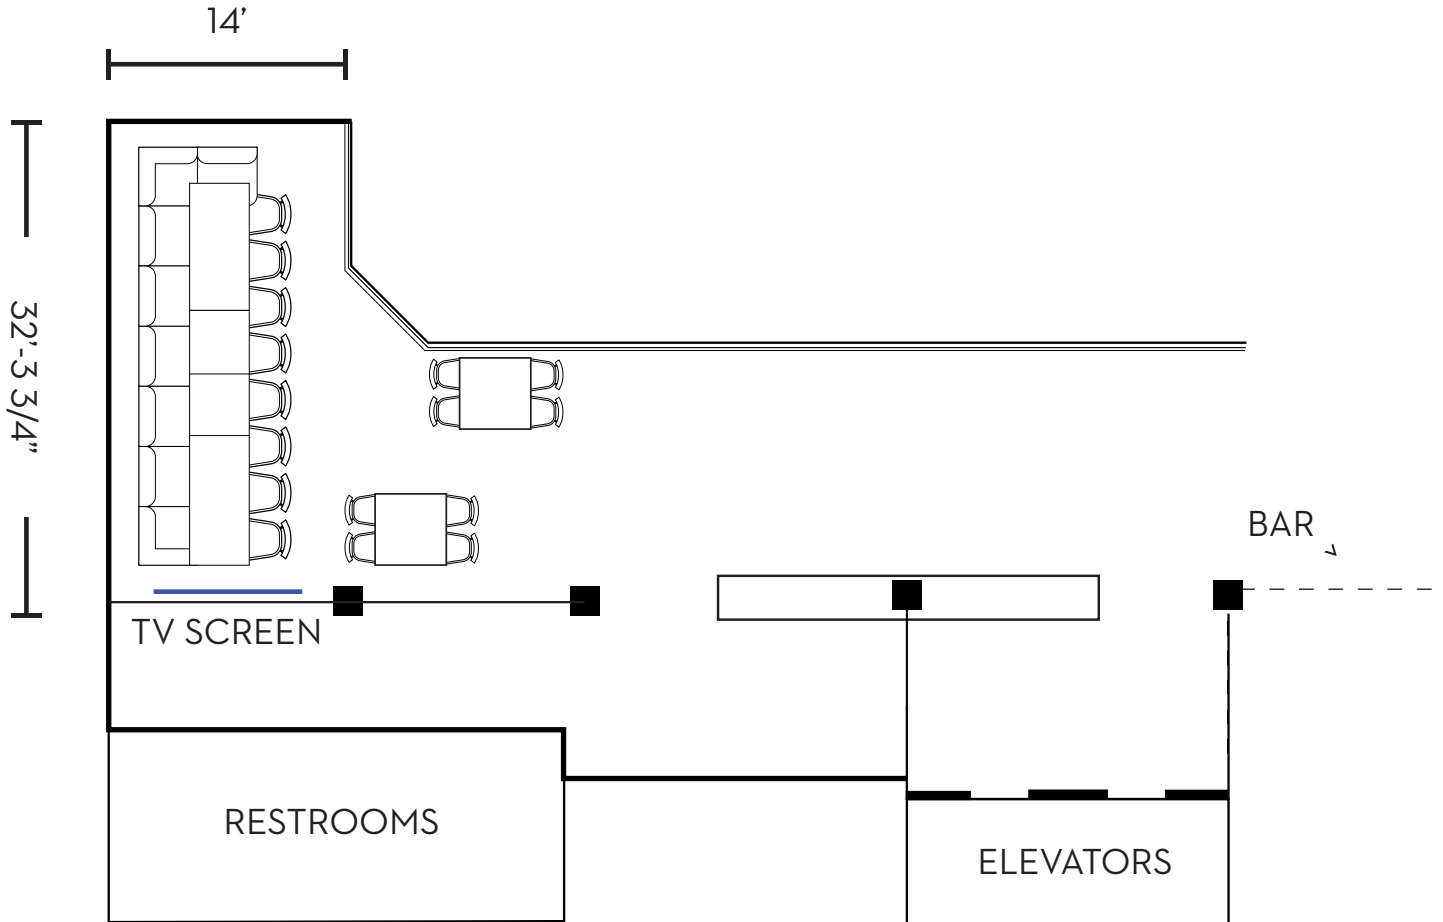

THE ROOFTOP

STANDING RECEPTION
(MAX 175)

THE ROOFTOP

STANDING RECEPTION W/ DANCEFLOOR OR LIVE ENTERTAINMENT
(MAX 160)

THE ROOFTOP DUCKIE

SEATED DINNER
(MAX 20)

THE ROOFTOP GARDEN

SEATED DINNER
(MAX 28)

THE ROOFTOP GARDEN

BOARDROOM
(MAX 20)