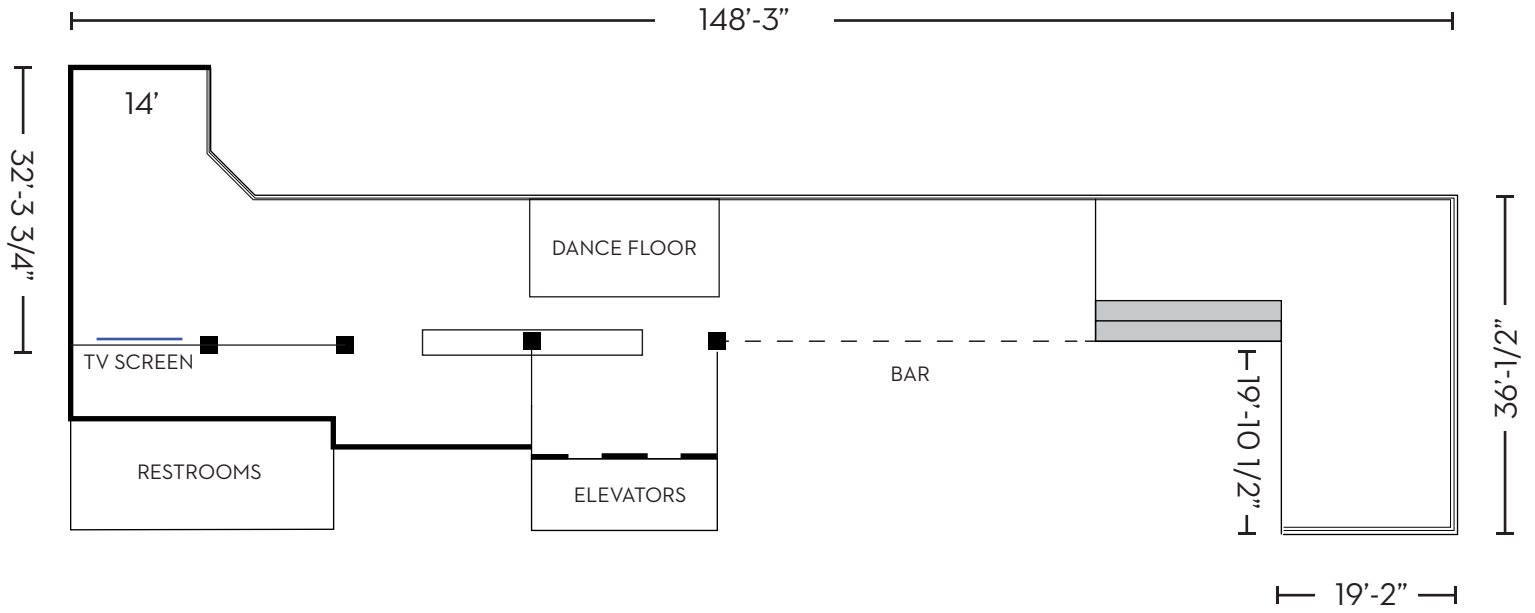

THE ROOFTOP

STANDING RECEPTION
(MAX 175)

THE ROOFTOP

STANDING RECEPTION W/ DANCEFLOOR OR LIVE ENTERTAINMENT
(MAX 160)

THE ROOFTOP DUCKIE

SEATED DINNER
(MAX 20)

THE ROOFTOP GARDEN

SEATED DINNER
(MAX 28)

THE ROOFTOP GARDEN

BOARDROOM
(MAX 20)