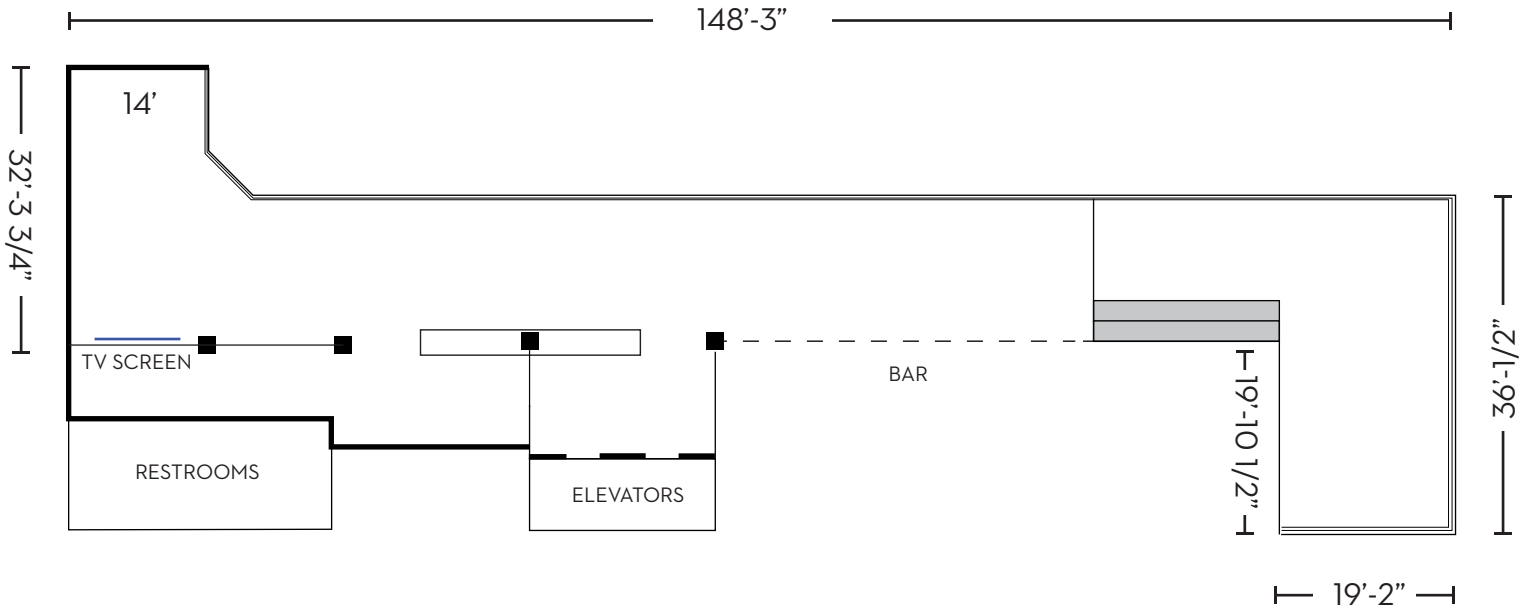

THE ROOFTOP

STANDING RECEPTION
(MAX 175)

THE ROOFTOP

STANDING RECEPTION W/ DANCEFLOOR OR LIVE ENTERTAINMENT
(MAX 160)

THE ROOFTOP DUCKIE

SEATED DINNER
(MAX 20)

THE ROOFTOP GARDEN

SEATED DINNER
(MAX 28)

THE ROOFTOP GARDEN

BOARDROOM
(MAX 20)